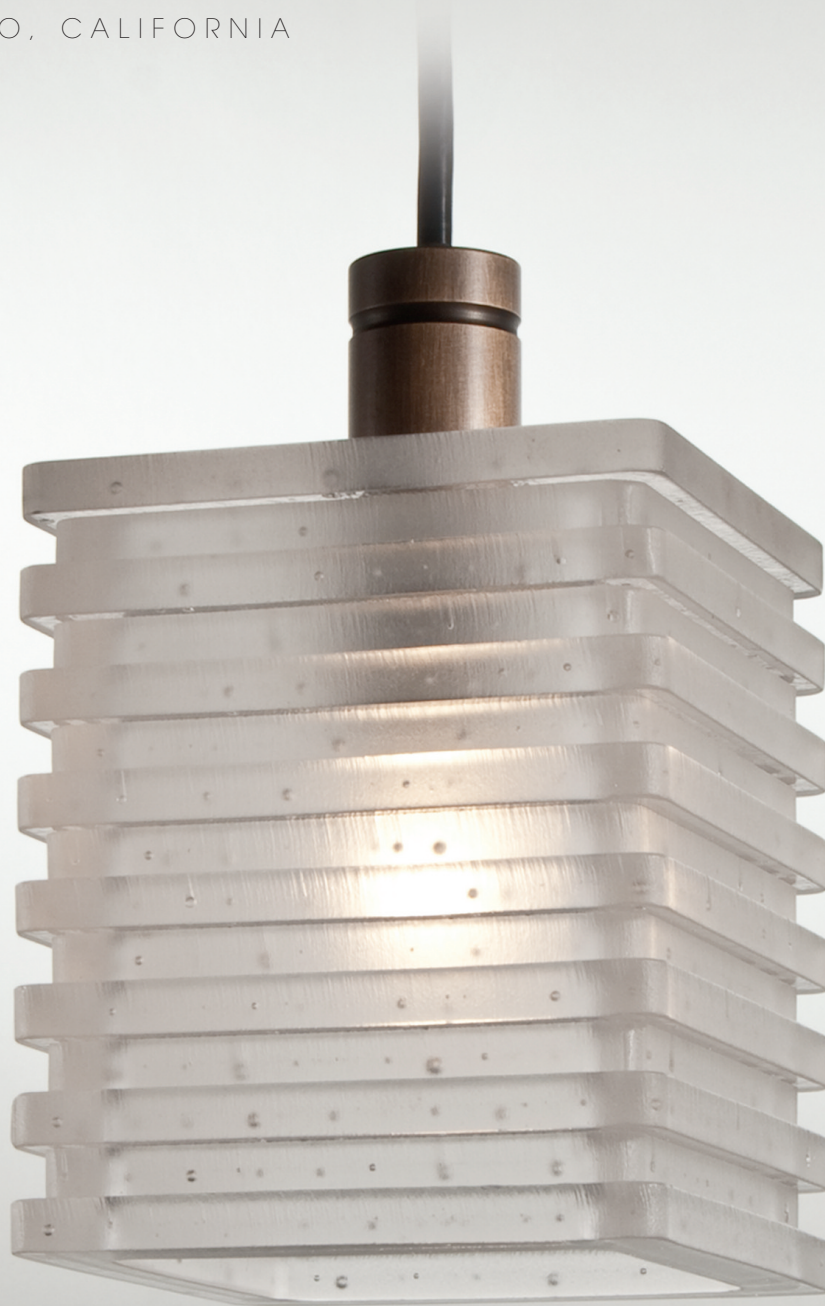

STUDIO JOSEPH WATTS

EL SEGUNDO, CALIFORNIA

**RICK
PENDENT
SQUARE VERSION**

ITEM: Rick01

DIMENSIONS
4.75" x 4.75" x 7.5"H
CEILING PLATE 5"

AS SHOWN
SOLID BRONZE WITH KILN FORMED
CRYSTAL CLEAR GLASS WITH FROSTED EDGE
LAMPING: CANDELABRA SOCKET, 40 WATT MAXIMUM, UL LISTED